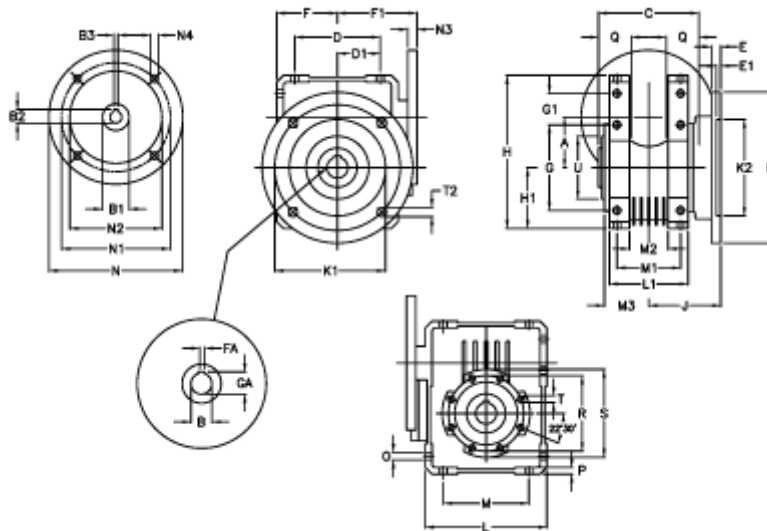

Article number: 392208600754516

Description: Worm Gear with Torque Limiter
W86 L1-UFC-7-P112 B5

Measures

A = 86.90	E = 15	H = 245.5	M = 144	N4 = 12,5	U = 110
B = 35	E1 = 6	H1 = 100.0	M1 = 101	O = 11.5	
B1 E7 = 28	F = 100	J = 110.5	M2 = 57	P = 11	
B2 = 31.3	F1 = 136	K = 210	M3 = 64.5	Q = 45	
B3 H9 = 8	FA = 10	K1 = 176	N = 250	R = 130	
C = 140	G = 144	K2 = 152	N1 = 215	S = 150	
D = 144.0	G1 = 45.5	L = 200	N2 = 180	T = M10x18	
D1 = 72.0	GA = 38.3	L1 = 125	N3 = 13.0	T2 = 12.5	